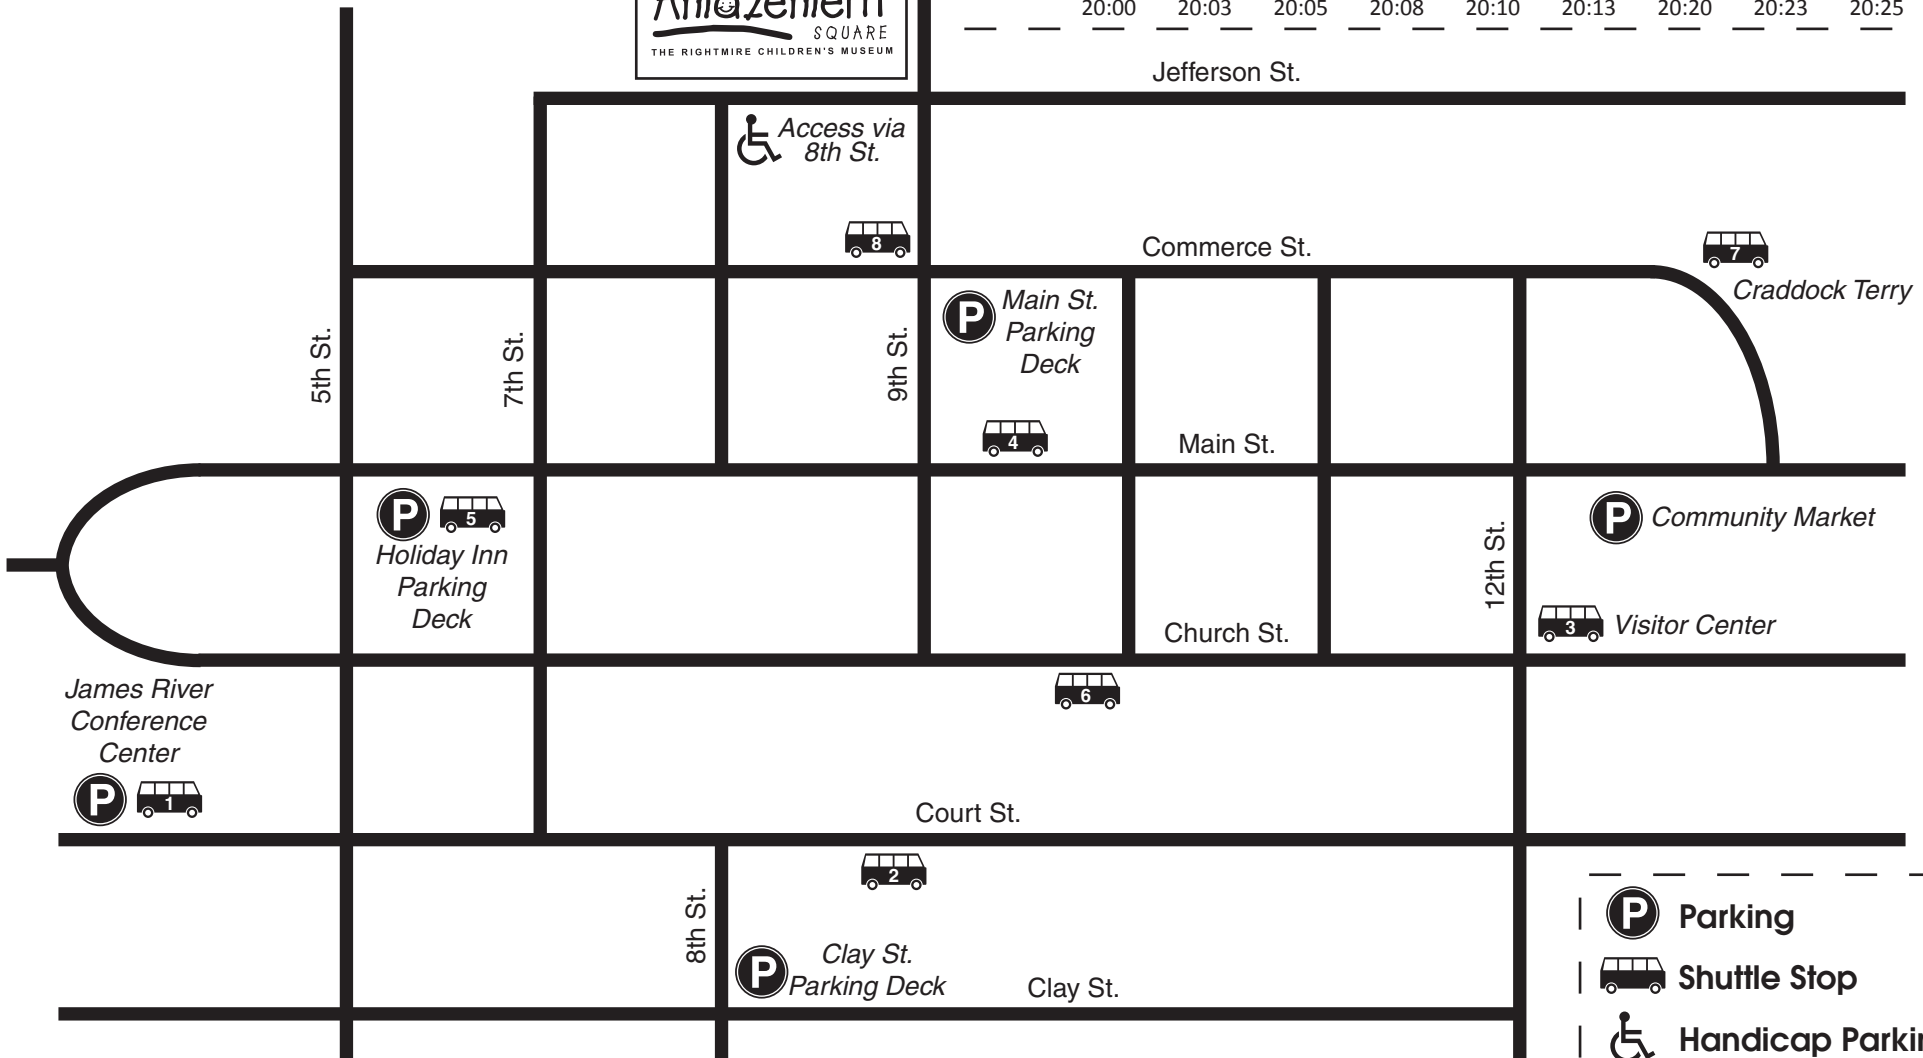

2nd annual  
virginia 10 miler  
**Family  
Festival!**

11th annual  
**amazing mile**  
children's run

**Friday, September 24**

Stop Name	JRCC	Court Street Deck	Visitors Center	Main St/ Mid Town Deck	Main St/ Holiday Inn	Church/ 10th	Visitors Center	Craddock Terry	Commerce/ 9th	JRCC
Stop #	#1	#2	#3	#4	#5	#6	#3	#7	#8	#1
Time	16:00	16:03	16:05	16:08	16:10	16:13	16:20	16:23	16:25	16:30
	16:30	16:33	16:35	16:38	16:40	16:43	16:50	16:53	16:55	17:00
	17:00	17:03	17:05	17:08	17:10	17:13	17:20	17:23	17:25	17:30
	17:30	17:33	17:35	17:38	17:40	17:43	17:50	17:53	17:55	18:00
	18:00	18:03	18:05	18:08	18:10	18:13	18:20	18:23	18:25	18:30
	18:30	18:33	18:35	18:38	18:40	18:43	18:50	18:53	18:55	19:00
	19:00	19:03	19:05	19:08	19:10	19:13	19:20	19:23	19:25	19:30
	19:30	19:33	19:35	19:38	19:40	19:43	19:50	19:53	19:55	20:00
	20:00	20:03	20:05	20:08	20:10	20:13	20:20	20:23	20:25	20:30

- Parking
- Shuttle Stop
- Handicap Parking

# Parking and Shuttle Information